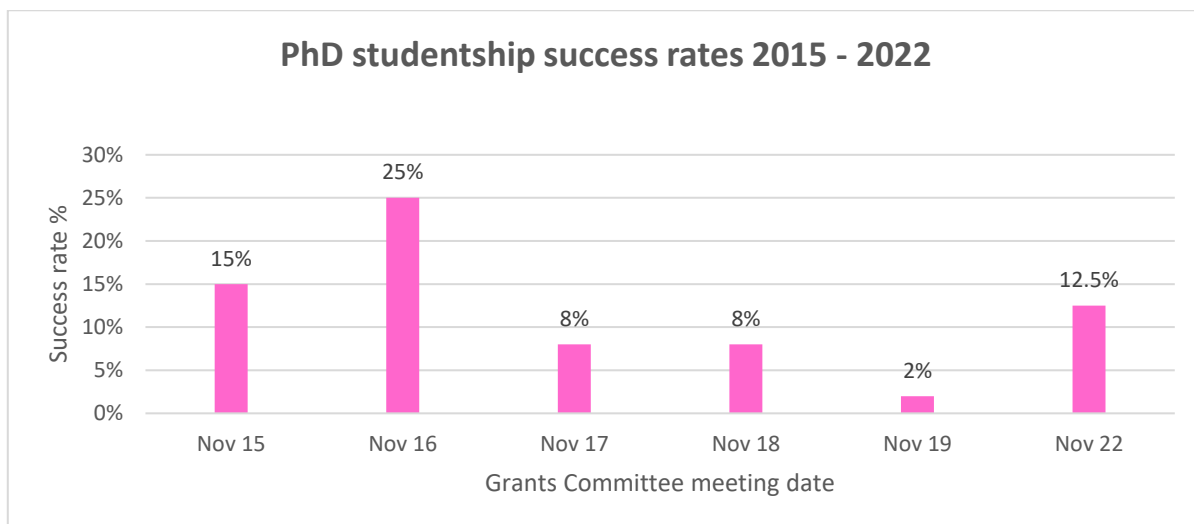

PhD Studentship Success Rates – Nov 2015 to Nov 2022

Figure 1 below displays the funding success rates for PhD studentship applications in each funding round from November 2015 to November 2022.

Figure 1: PhD studentship application success rates by funding round, from Nov 2015 to Nov 2022